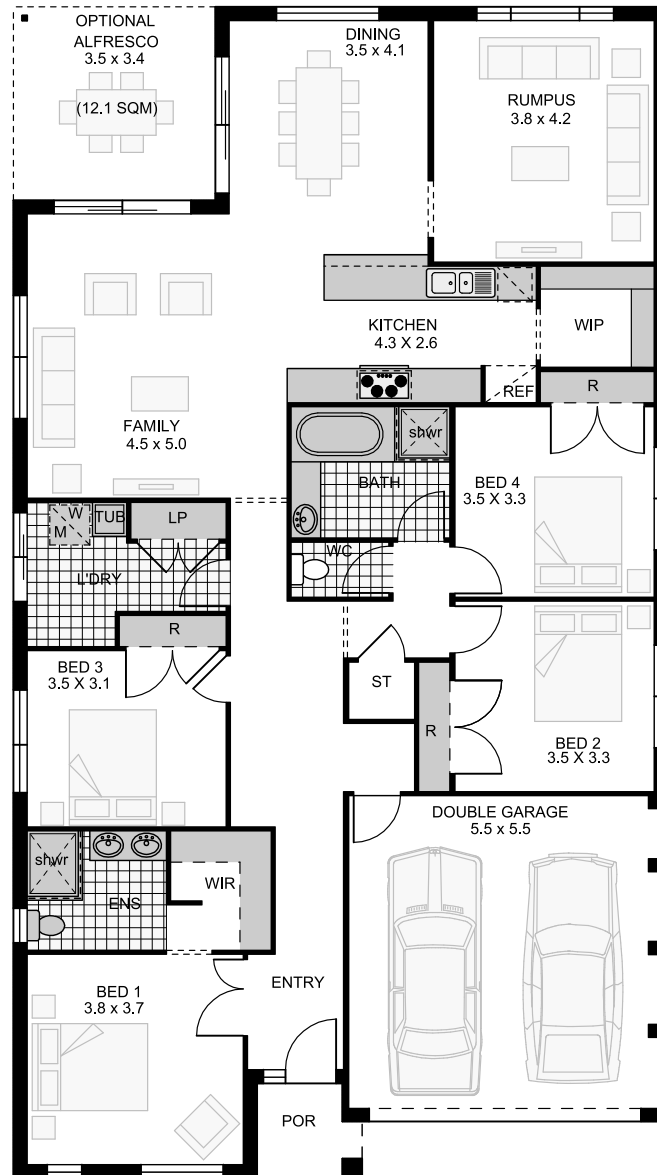

OTHER AVAILABLE SIZES

15, 16, 17, 20, 20, 22, 22, 26,
26

HOUSE DIMENSIONS

Total area (m ²)	219.40m ²
Total area (sq)	23.60sq
Home length	20.60 (m)
Home width	11.50 (m)

ROOM DIMENSIONS

Family	4.50 x 5.00 (m)	Alfresco	3.50 x 3.40 (m)
Kitchen	4.30 x 2.60 (m)	Garage	5.50 x 5.50 (m)
Dining	3.50 x 4.10 (m)	Bedroom 4	3.50 x 3.30 (m)
Rumpus	3.80 x 4.20 (m)	Bedroom 3	3.50 x 3.10 (m)
Master Bedroom	3.80 x 3.70 (m)	Bedroom 2	3.50 x 3.30 (m)