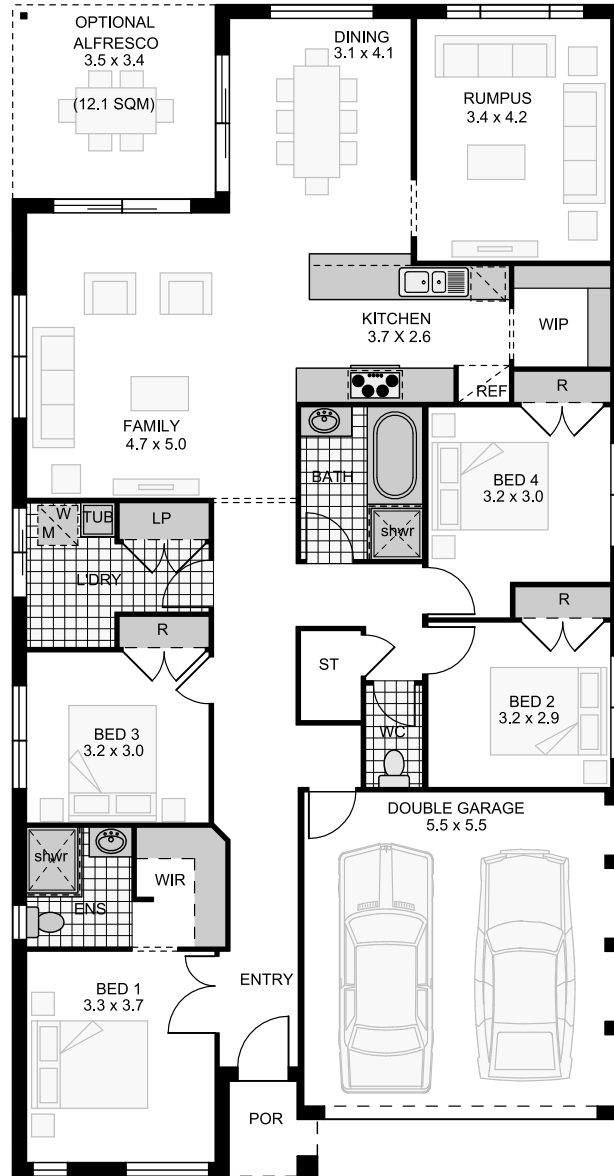

## OTHER AVAILABLE SIZES

15, 16, 17, 20, 20, 24, 24, 26,  
26

## HOUSE DIMENSIONS

Total area (m <sup>2</sup> )	201.80m <sup>2</sup>
Total area (sq)	21.70sq
Home length	20.50 (m)
Home width	10.70 (m)

## ROOM DIMENSIONS

Family	4.70 x 5.00 (m)	Alfresco	3.50 x 3.40 (m)
Kitchen	3.70 x 2.60 (m)	Garage	5.50 x 5.50 (m)
Dining	3.10 x 4.10 (m)	Bedroom 4	3.20 x 3.00 (m)
Rumpus	3.40 x 4.20 (m)	Bedroom 3	3.20 x 3.00 (m)
Master Bedroom	3.30 x 3.70 (m)	Bedroom 2	3.20 x 2.90 (m)