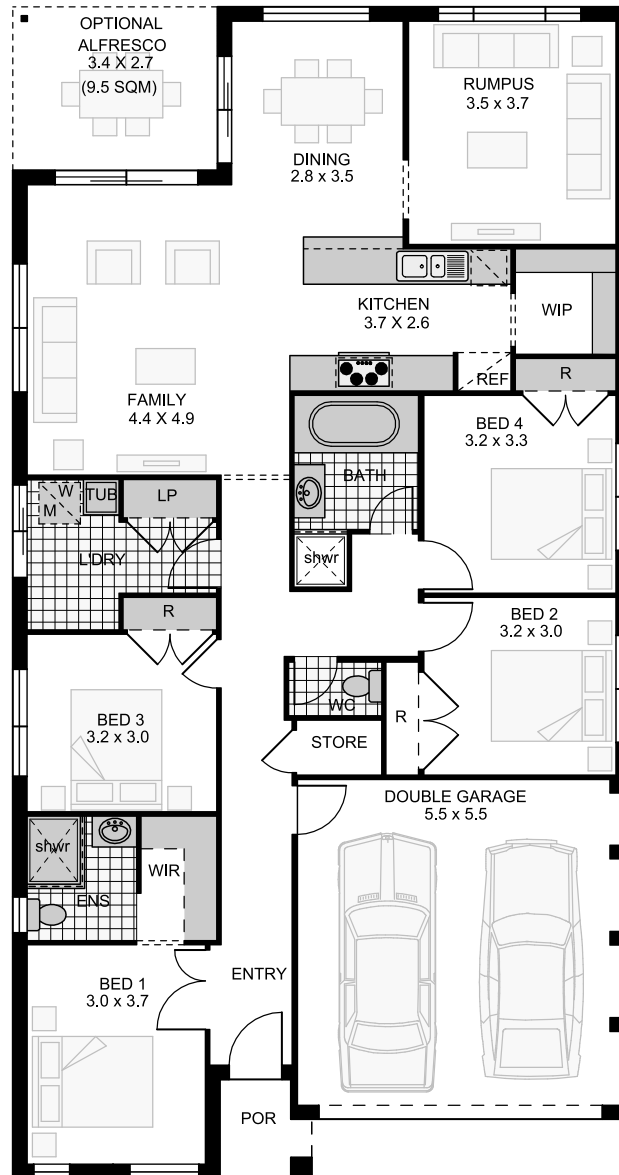

## OTHER AVAILABLE SIZES

15, 16, 17, 22, 22, 24, 24, 26,  
26

4

2

2

## HOUSE DIMENSIONS

Total area (m <sup>2</sup> )	190.70m <sup>2</sup>
Total area (sq)	20.50sq
Home length	19.76 (m)
Home width	10.41 (m)

## ROOM DIMENSIONS

Family	4.40 x 4.90 (m)	Alfresco	3.40 x 2.70 (m)
Kitchen	3.70 x 2.60 (m)	Garage	5.50 x 5.50 (m)
Dining	2.80 x 3.50 (m)	Bedroom 4	3.20 x 3.30 (m)
Rumpus	3.50 x 3.70 (m)	Bedroom 3	3.20 x 3.00 (m)
Master Bedroom	3.00 x 3.70 (m)	Bedroom 2	3.20 x 3.00 (m)