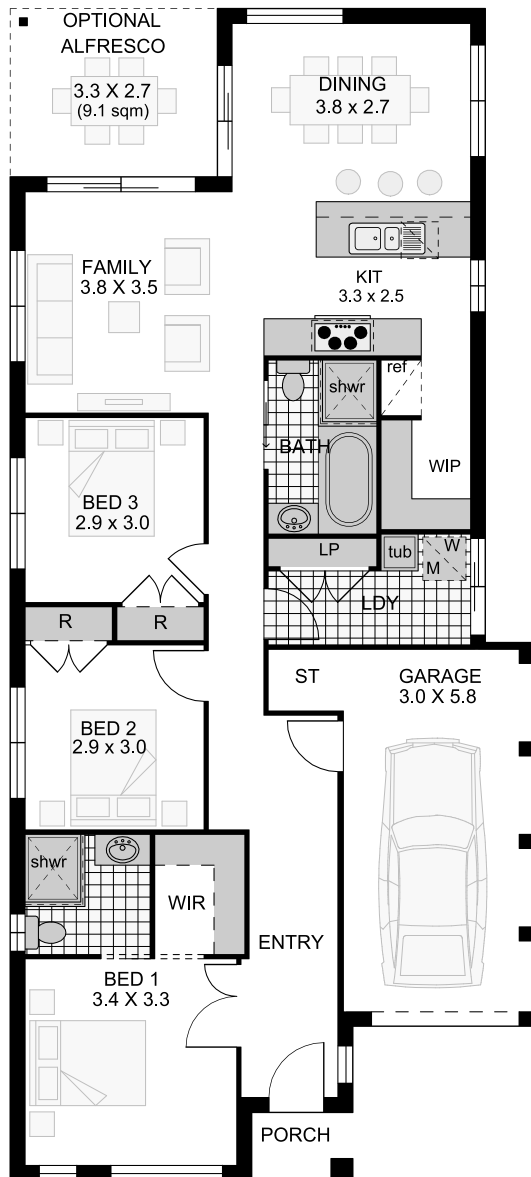

OTHER AVAILABLE SIZES

16, 17, 20, 20, 22, 22, 24, 24,
26, 26

HOUSE DIMENSIONS

Total area (m ²)	137.40m ²
Total area (sq)	14.70sq
Home length	19.00 (m)
Home width	8.60 (m)

ROOM DIMENSIONS

Family	3.80 x 3.50 (m)	Alfresco	3.30 x 2.70 (m)
Kitchen	3.30 x 2.50 (m)	Garage	3.00 x 5.80 (m)
Dining	3.80 x 2.70 (m)	Bedroom 3	2.90 x 3.00 (m)
Master Bedroom	3.40 x 3.30 (m)	Bedroom 2	2.90 x 3.00 (m)