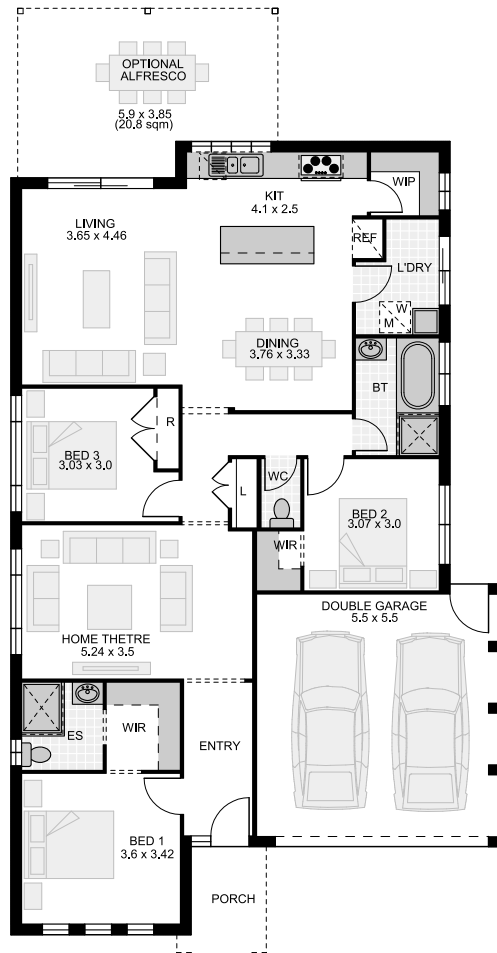

OTHER AVAILABLE SIZES

16, 16, 17, 22, 22, 22

HOUSE DIMENSIONS

Total area (m ²)	175.90m ²
Total area (sq)	18.90sq
Home length	18.00 (m)
Home width	11.18 (m)

ROOM DIMENSIONS

Living	3.65 x 4.46 (m)	Media/Home Theatre	5.24 x 3.50 (m)
Dining	3.76 x 3.33 (m)	Bedroom 3	3.03 x 3.00 (m)
Master Bedroom	3.60 x 3.42 (m)	Bedroom 2	3.07 x 3.00 (m)

*Sizes may vary slightly as per facade range. Floorplan based on the Retro facade - see facade pricelist for RRP. # Minimum Lot Sizes may vary due to Council requirements & estate guidelines. This work is exclusively owned by RSS Property Holdings and cannot be reproduced or copied either wholly or in part, in any form (graphic, electronic or mechanical, including photocopying and uploading to the internet) without the written permission of RSS Property Holdings. This document is for illustration purposes and should be used as a guide only. Illustrations are not to scale. Garage dimensions are external measurements only. Refer to actual working drawings.