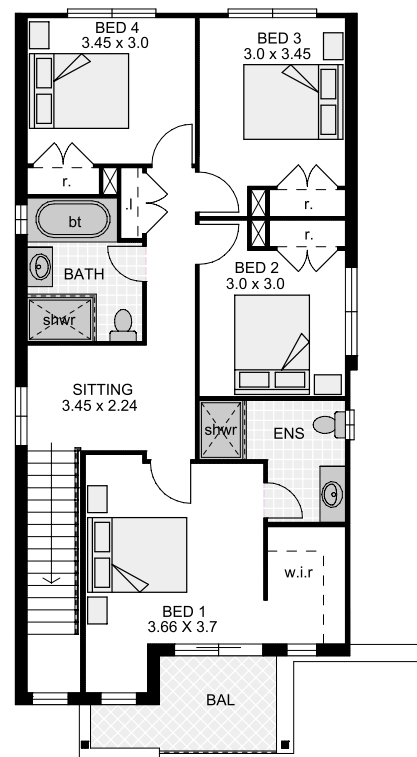

MAINE 26 ZERO LOT

Accent
series

eden brae
homes

OTHER AVAILABLE SIZES

22, 24, 24

HOUSE DIMENSIONS

Total area (m ²)	237.40m ²
Total area (sq)	25.60sq
Home length	19.80 (m)
Home width	8.45 (m)

ROOM DIMENSIONS

Room	Dimensions (m)	Room	Dimensions (m)
Living	3.60 x 3.20 (m)	Alfresco	2.90 x 3.20 (m)
Kitchen	2.70 x 4.95 (m)	Bedroom 4	3.45 x 3.00 (m)
Dining	3.80 x 4.95 (m)	Bedroom 3	3.00 x 3.45 (m)
Sitting	3.45 x 2.24 (m)	Bedroom 2	3.00 x 3.00 (m)
Multi	3.70 x 4.50 (m)	Master Bedroom	3.66 x 3.70 (m)

*Sizes may vary slightly as per facade range. Floorplan based on the Retro facade - see facade pricelist for RRP. # Minimum Lot Sizes may vary due to Council requirements & estate guidelines. This work is exclusively owned by RSS Property Holdings and cannot be reproduced or copied either wholly or in part, in any form (graphic, electronic or mechanical, including photocopying and uploading to the internet) without the written permission of RSS Property Holdings. This document is for illustration purposes and should be used as a guide only. Illustrations are not to scale. Garage dimensions are external measurements only. Refer to actual working drawings.