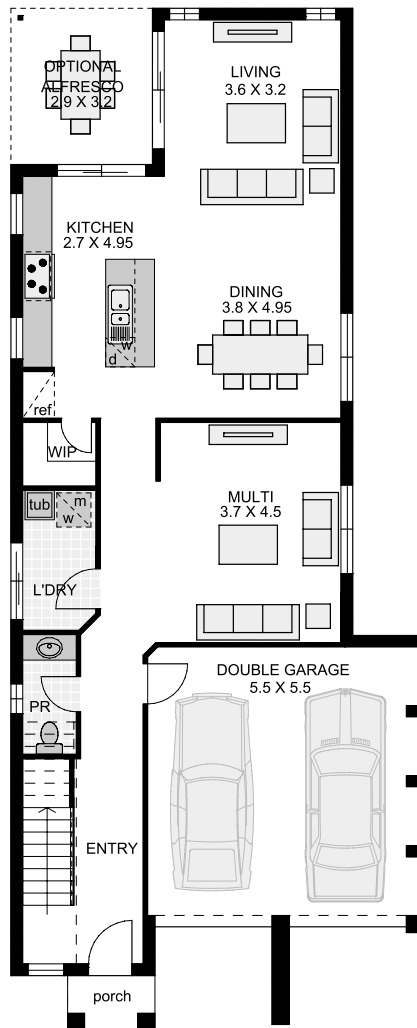

MAINE 26 ZERO LOT

Accent
series

eden brae
homes

OTHER AVAILABLE SIZES

22, 24, 24

HOUSE DIMENSIONS

Total area (m ²)	237.40m ²
Total area (sq)	25.60sq
Home length	19.80 (m)
Home width	8.45 (m)

ROOM DIMENSIONS

Room	Dimensions (m)	Room	Dimensions (m)
Living	3.60 x 3.20 (m)	Alfresco	2.90 x 3.20 (m)
Kitchen	2.70 x 4.95 (m)	Bedroom 4	3.45 x 3.00 (m)
Dining	3.80 x 4.95 (m)	Bedroom 3	3.00 x 3.45 (m)
Sitting	3.45 x 2.24 (m)	Bedroom 2	3.00 x 3.00 (m)
Multi	3.70 x 4.50 (m)	Master Bedroom	3.66 x 3.70 (m)

*Sizes may vary slightly as per facade range. Floorplan based on the Retro facade - see facade pricelist for RRP. # Minimum Lot Sizes may vary due to Council requirements & estate guidelines. This work is exclusively owned by RSS Property Holdings and cannot be reproduced or copied either wholly or in part, in any form (graphic, electronic or mechanical, including photocopying and uploading to the internet) without the written permission of RSS Property Holdings. This document is for illustration purposes and should be used as a guide only. Illustrations are not to scale. Garage dimensions are external measurements only. Refer to actual working drawings.