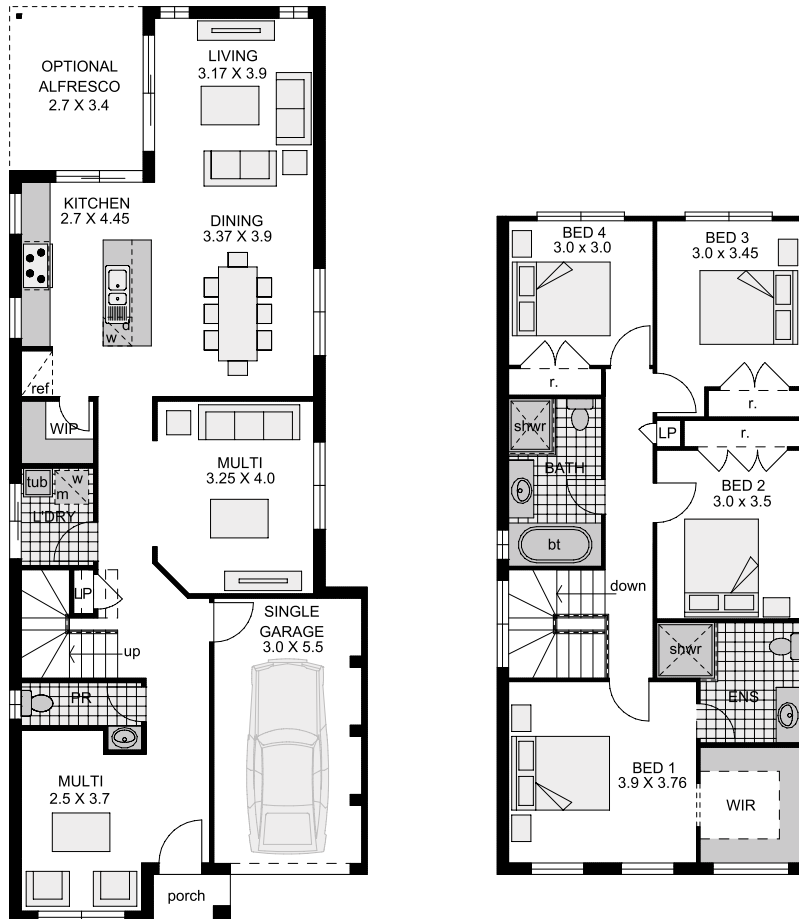

# MAINE 22 ZERO LOT

Accent  
series

eden brae  
homes

## OTHER AVAILABLE SIZES

24, 24, 26, 26

## HOUSE DIMENSIONS

Total area (m <sup>2</sup> )	206.70m <sup>2</sup>
Total area (sq)	22.20sq
Home length	19.00 (m)
Home width	7.42 (m)

## ROOM DIMENSIONS

Living	3.17 x 3.90 (m)	Bedroom 4	3.00 x 3.00 (m)
Kitchen	2.70 x 4.45 (m)	Bedroom 3	3.00 x 3.45 (m)
Dining	3.37 x 3.90 (m)	Bedroom 2	3.00 x 3.00 (m)
Multi	3.25 x 4.00 (m)	Master Bedroom	3.90 x 3.76 (m)
Garage	3.00 x 5.50 (m)	Sitting	2.50 x 3.70 (m)