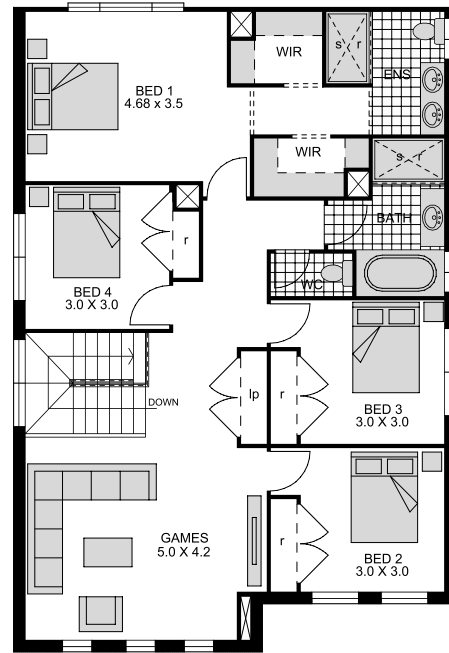

OTHER AVAILABLE SIZES

26, 31, 33

HOUSE DIMENSIONS

Total area (m ²)	263.20m ²
Total area (sq)	28.30sq
Home length	16.50 (m)
Home width	10.70 (m)

ROOM DIMENSIONS

Family	4.64 x 4.40 (m)	Garage	5.60 x 5.50 (m)
Dining	4.43 x 2.73 (m)	Alfresco	4.30 x 2.90 (m)
Kitchen	4.00 x 4.52 (m)	Bedroom 4	3.00 x 3.00 (m)
Lounge	3.10 x 4.20 (m)	Bedroom 3	3.00 x 3.00 (m)
Games	5.00 x 4.20 (m)	Bedroom 2	3.00 x 3.00 (m)
Study	4.64 x 2.10 (m)	Master Bedroom	4.68 x 3.50 (m)