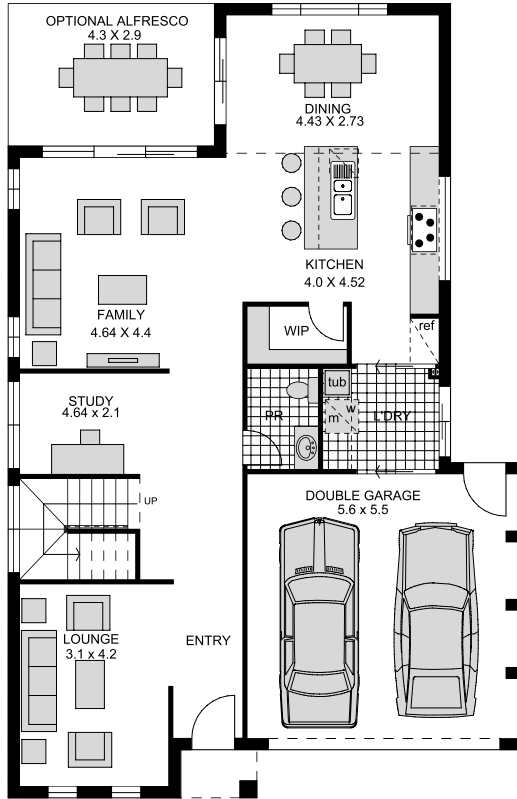

OTHER AVAILABLE SIZES

26, 31, 33

HOUSE DIMENSIONS

Total area (m ²)	263.20m ²
Total area (sq)	28.30sq
Home length	16.50 (m)
Home width	10.70 (m)

ROOM DIMENSIONS

Family	4.64 x 4.40 (m)	Garage	5.60 x 5.50 (m)
Dining	4.43 x 2.73 (m)	Alfresco	4.30 x 2.90 (m)
Kitchen	4.00 x 4.52 (m)	Bedroom 4	3.00 x 3.00 (m)
Lounge	3.10 x 4.20 (m)	Bedroom 3	3.00 x 3.00 (m)
Games	5.00 x 4.20 (m)	Bedroom 2	3.00 x 3.00 (m)
Study	4.64 x 2.10 (m)	Master Bedroom	4.68 x 3.50 (m)