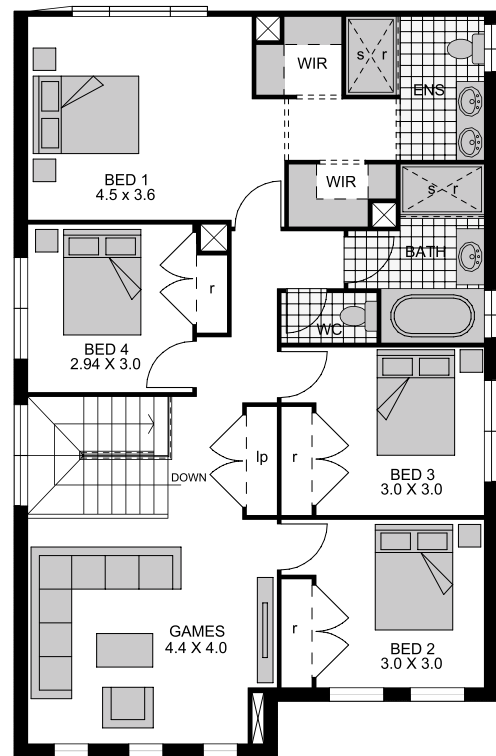

OTHER AVAILABLE SIZES

28, 31, 33

HOUSE DIMENSIONS

Total area (m ²)	244.90m ²
Total area (sq)	26.40sq
Home length	16.50 (m)
Home width	9.98 (m)

ROOM DIMENSIONS

Family	4.00 x 4.30 (m)	Garage	5.50 x 5.50 (m)
Dining	4.10 x 3.00 (m)	Alfresco	4.00 x 3.00 (m)
Kitchen	4.10 x 4.46 (m)	Bedroom 4	2.94 x 3.00 (m)
Lounge	2.78 x 4.00 (m)	Bedroom 3	3.00 x 3.00 (m)
Games	4.40 x 4.00 (m)	Bedroom 2	3.00 x 3.00 (m)
Study	4.00 x 2.20 (m)	Master Bedroom	4.50 x 3.60 (m)