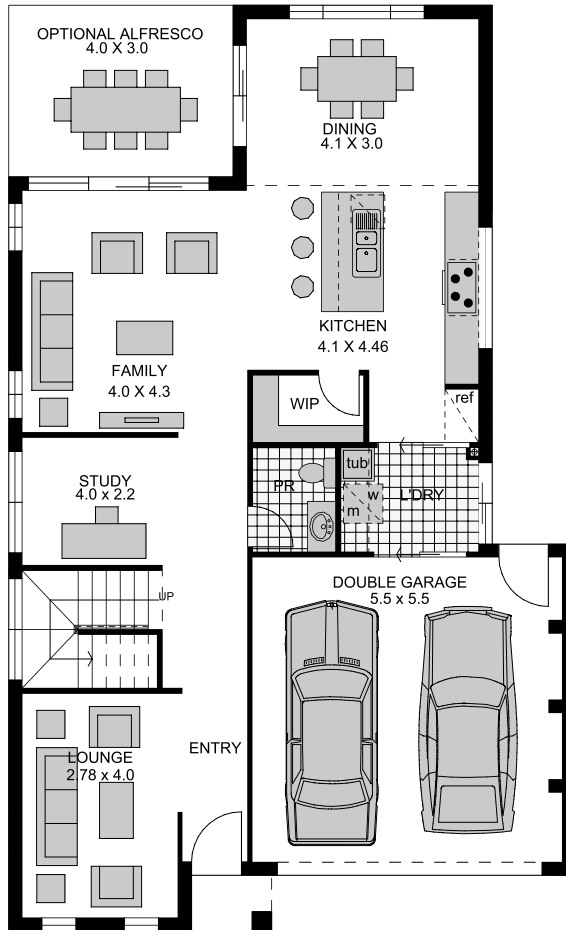

OTHER AVAILABLE SIZES

28, 31, 33

HOUSE DIMENSIONS

Total area (m ²)	244.90m ²
Total area (sq)	26.40sq
Home length	16.50 (m)
Home width	9.98 (m)

ROOM DIMENSIONS

Family	4.00 x 4.30 (m)	Garage	5.50 x 5.50 (m)
Dining	4.10 x 3.00 (m)	Alfresco	4.00 x 3.00 (m)
Kitchen	4.10 x 4.46 (m)	Bedroom 4	2.94 x 3.00 (m)
Lounge	2.78 x 4.00 (m)	Bedroom 3	3.00 x 3.00 (m)
Games	4.40 x 4.00 (m)	Bedroom 2	3.00 x 3.00 (m)
Study	4.00 x 2.20 (m)	Master Bedroom	4.50 x 3.60 (m)